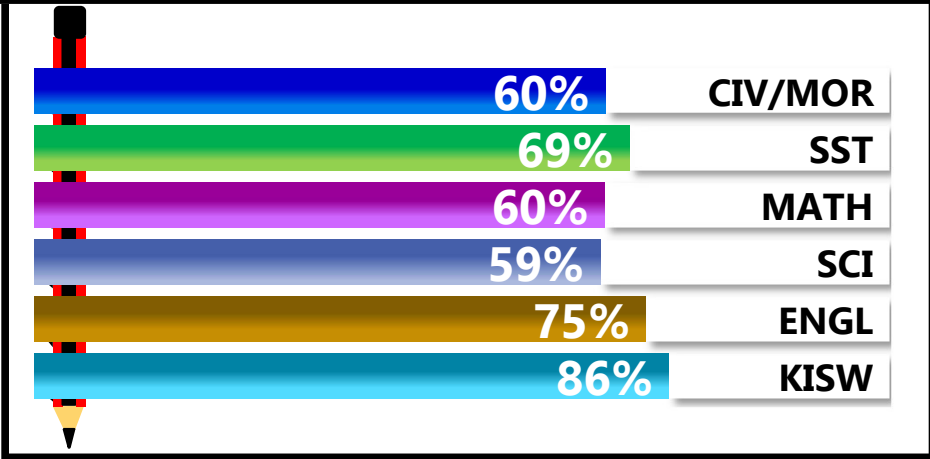

## SUBJECT PERFORMANCE ANALYSIS

SUBJECT NAME	AVG	%	RNK
KISWAHILI	43.2	86%	1
ENGLISH	37.7	75%	2
SOCIAL STUDIES	34.3	69%	3
CIVIC & MORAL	30.2	60%	4
MATHEMATICS	30.0	60%	5
SCIENCE	29.3	59%	6
BOYS/GIRLS PASS RATE	STD	AVG	%
BOYS	8	0.71	71%
GIRLS	4	0.29	29%