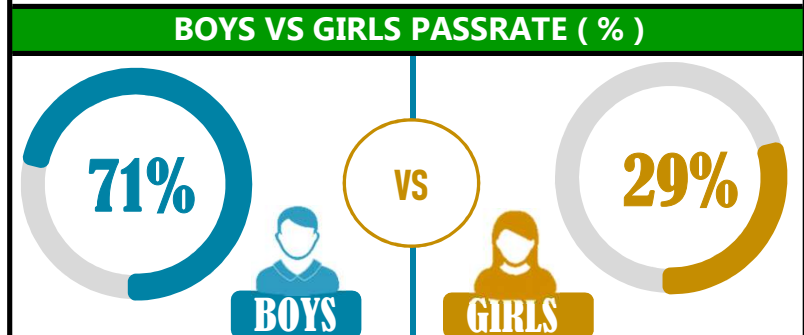

OVERALL GRADE ANALYSIS	NO.	SEATED	%
A	2	12	17%
B	7		58%
C	3		25%
D	0	0	0%
E	0		0%

OVERALL PERFORMANCE ANALYSIS		
REGISTERED	12	100%
SEATED	12	100%
ABSENTEES	0	0%
PASSED	12	100%
FAILED	0	0%